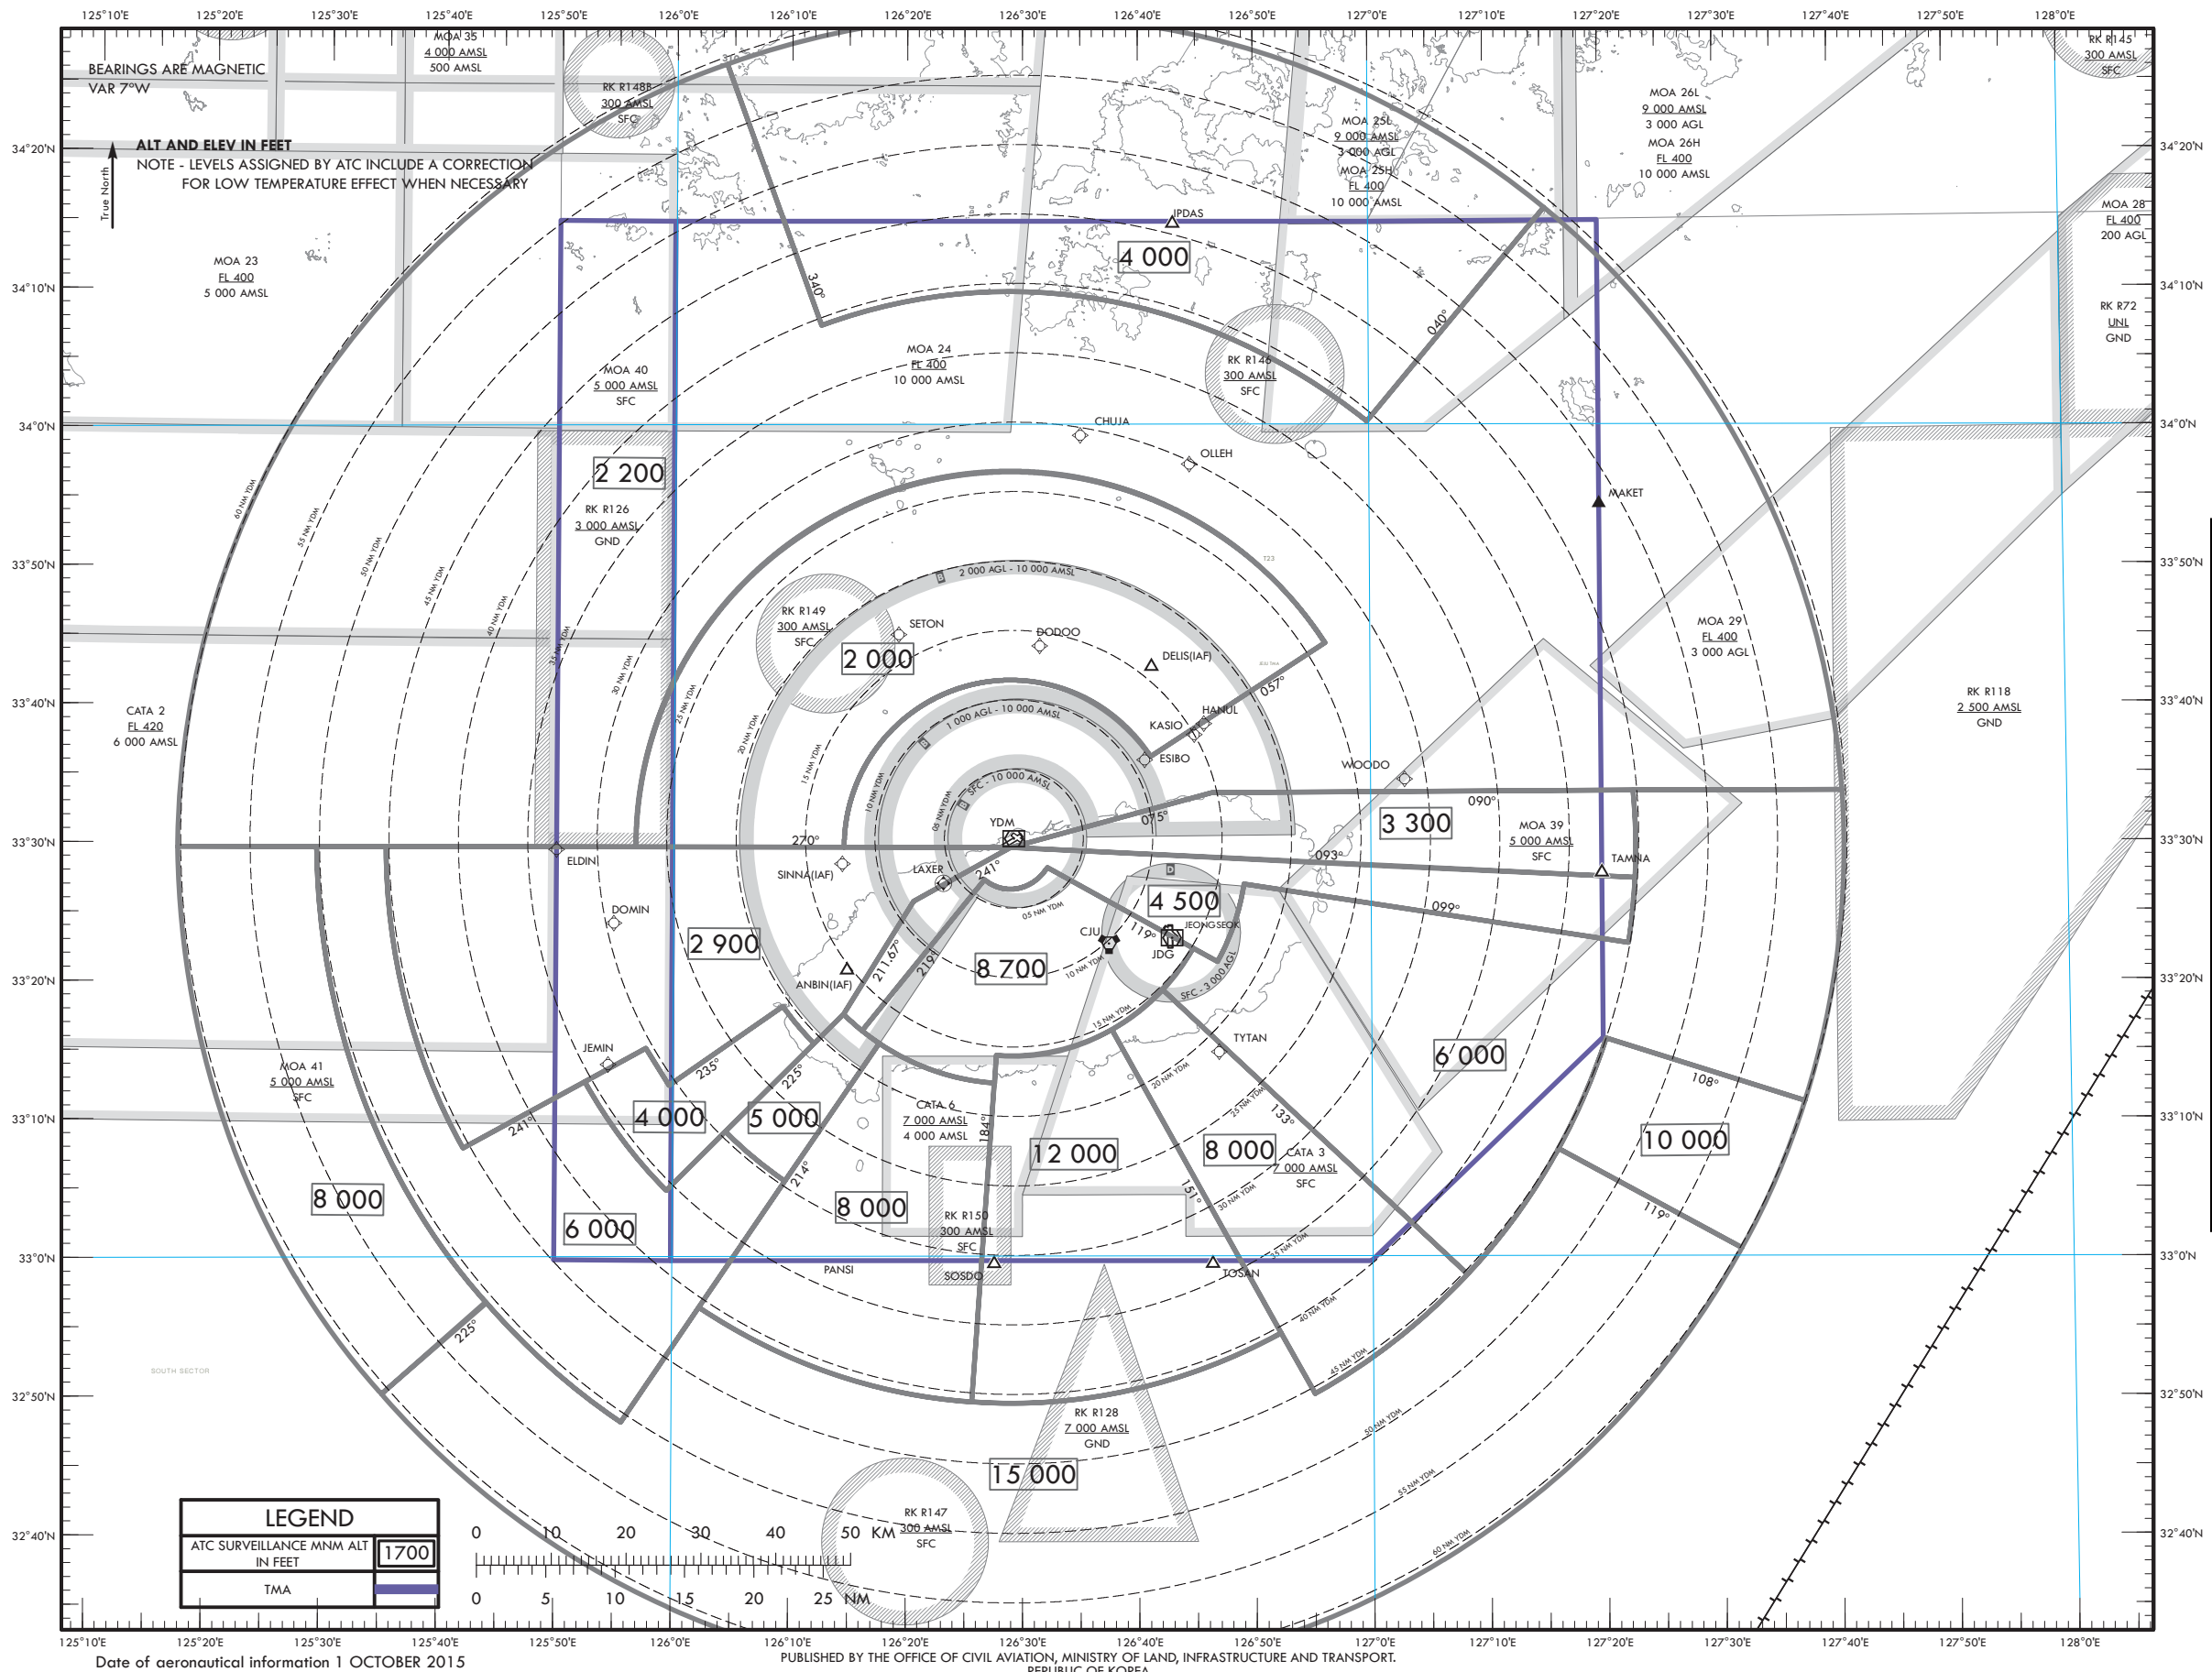

ATC SURVEILLANCE MINIMUM
ALTITUDE CHART - ICAO

AERODROME ELEV 36 ft
TRANSITION ALT 14 000 ft

APP 121.2

JEJU/Jeju Intl(RKPC)

Change : Coordinates information.